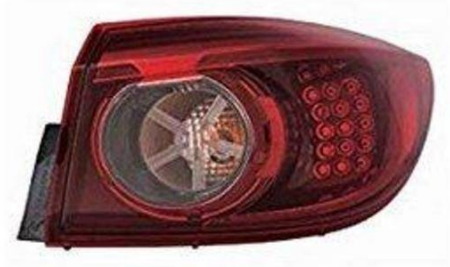

Bringing buyer and seller together!

Tail Light for 2014-2016 Mazda 3, Passenger Side

Price \$140

ITEM

Ad URL: <https://www.iwanna.com/4649691>
Ad Reference Number #4649691

DEALER

Private user
3329, New Leicester Highway, Leicester,
North Carolina, Buncombe County, 28748,
United States

DETAILS

Item Type: | For Sale
Posted on: | 2/22/21

DESCRIPTION

New in box, Depo 316-1941R-AC. Contact Bryan.

DEPO
PROFESSIONAL AUTO PARTS
316-1941R-AC **R→**
REPLACEMENT FOR **MA2805114C**
3 SDN 14-16
RL ASY LED SMOKE OUTER CAPA LE
OE# 88HN2-51-150E
ALSO FITS: LOT:20161111
UPC: 8 41377 12132 1
000 316-1941R-AC 9/20161111 1
MADE IN TAIWAN MEETS FMVSS 108 701 BA000 0184